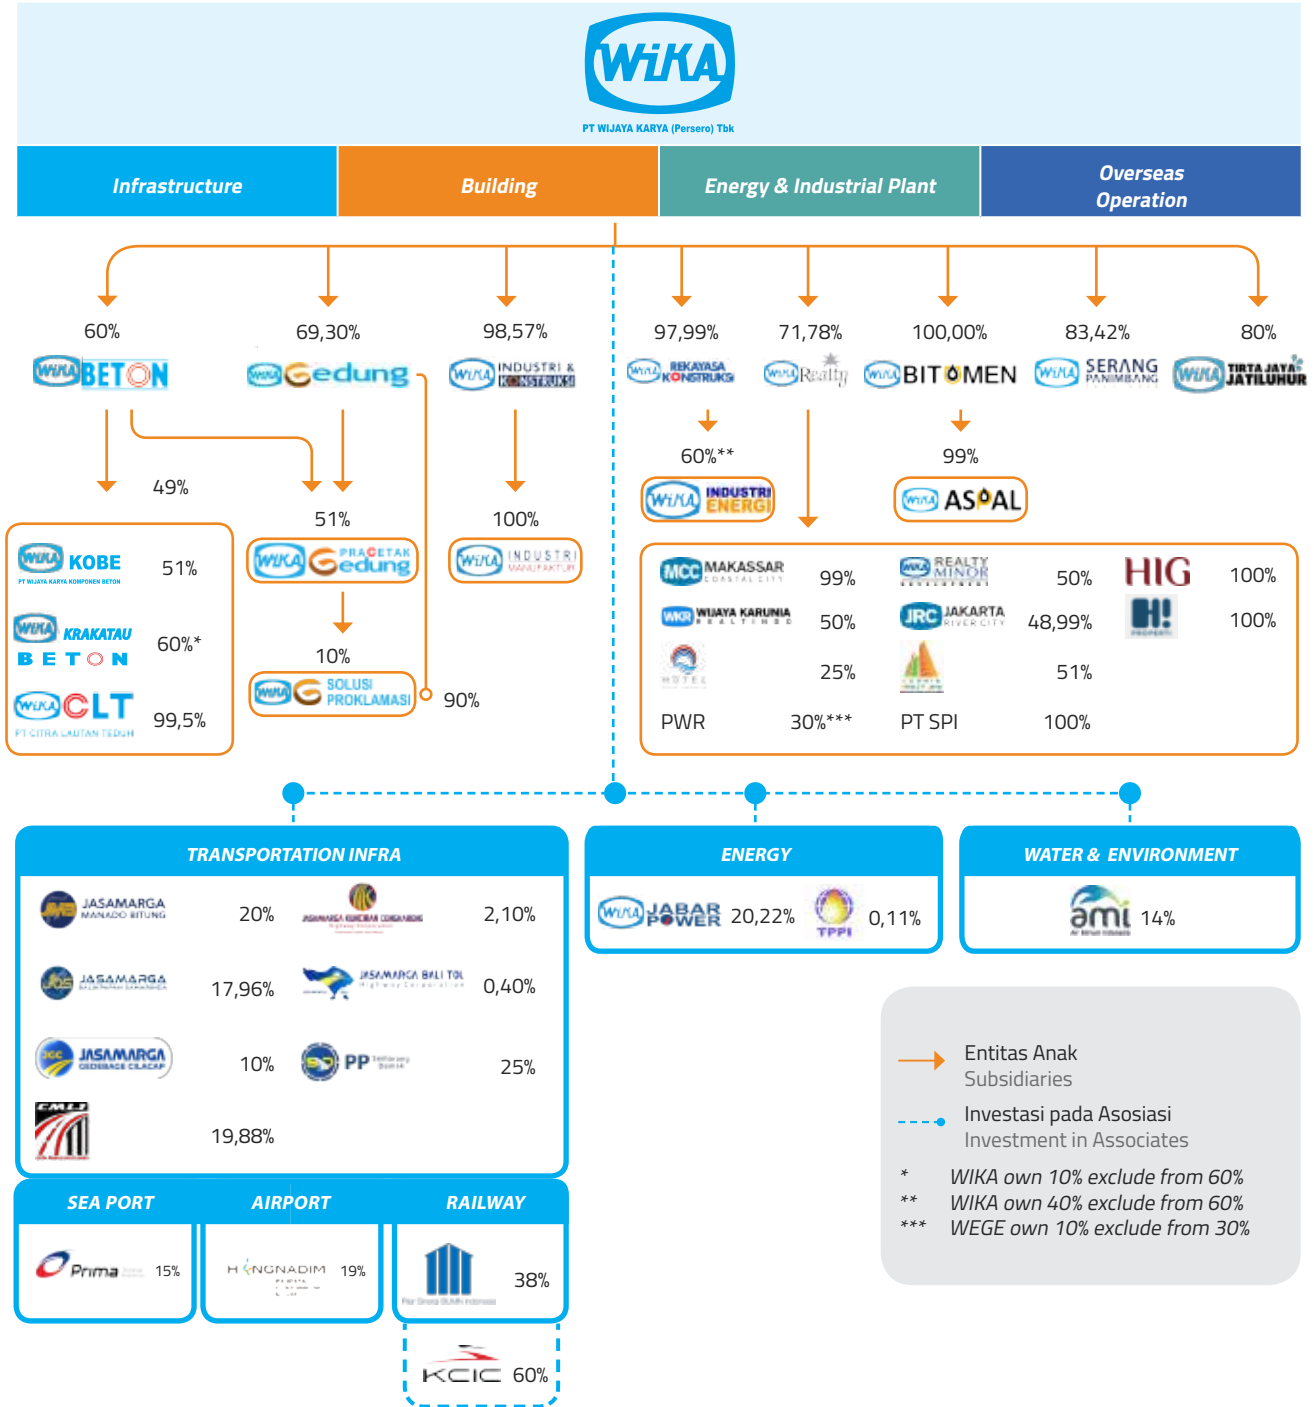

STRUKTUR GRUP PERUSAHAAN

Corporate Group Structure

Di sepanjang tahun 2021, WIKA tidak memiliki entitas Joint Venture (JV) dan Special Purpose Vehicle (SPV).
Throughout 2021, WIKA does not have a Joint Venture entity (JV) and Special Purpose Vehicle (SPV).